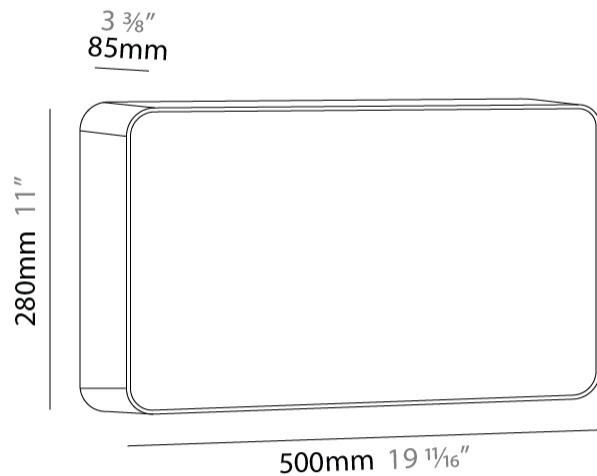

PROJECT _____
TYPE _____
SPECIFIER _____
QUANTITY _____
DATE _____

CUBE SURFACE

D72003- _____ - _____
base number   Color   Finish
                         Temperature   Options

1. To build a product code in our configurator select the specify button on the base model # product page
2. To build a manual product code on this datasheet choose from the options listed below in blue font and add the suffix to the base model #

GENERAL

Series: Cube
Brand: Tunto
Division: Design
Mounting Type: Surface
Mounting Location: Wall / Ceiling
Subcategory: Ambient

PHYSICAL

Shape: Rectangle
Length (mm): 500
Length (in): 19 ¹¹/₁₆"
Height (mm): 280
Depth (mm): 85
Height (in): 11
Depth (in): 3 ³/₈"
Light Distribution: Direct
Diffuser: Opal
Fixture Finish: BIR / OAK / WAL
Fixture Material: Wood

ELECTRICAL

Lamp Type: LED
Input Wattage (W): 28
Dimming: Tri-Mode (Non-Dimming and Phase Dimming (120Vac only) and 0-10V Dimming)
Driver Included: Yes
Driver Location: Integrated
Driver Type: Constant Current - Universal
Driver Class: Class 2
Input Voltage (V): 120 - 277
Constant Current (MA): 700

LED

Color Temperature (°K): 2700 / 3000 / 4000
Nominal Lumen (lm): 1300
CRI: >93 CRI
Lamp Life (hrs): 50000

OPTICAL

RATINGS AND CERTIFICATIONS

Certified By: Certified for North American Standards
IP rating: IP20